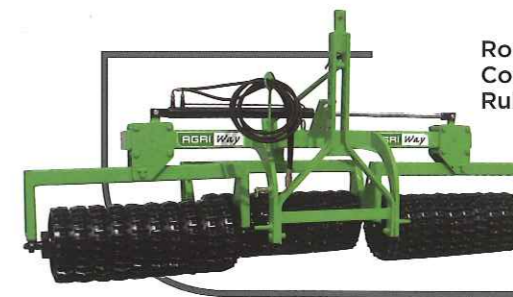

Herses rotatives
Rotary harrows
Erpici rotanti

OUTILS DIVERS/OTHER EQUIPMENT/ALTRA ATTREZZATURA

Rétro pelles
Agricultural back-hoes
Retro-escavatore
agricolo

Tarières agricoles
Post hole diggers
Trivelle agricole

Faucheuses (type bi-lame et à
disques)
Mowers (two-blade and discs type)
Falciatrici (tipo bilama e a dischi)

Giro-andaineurs
Gyro-rakes
Giroandanatori

Gyro-broyeurs
Rotary cutters
Trinciastocchi

Lames niveleuses
Rear blades
Lame livellatrici