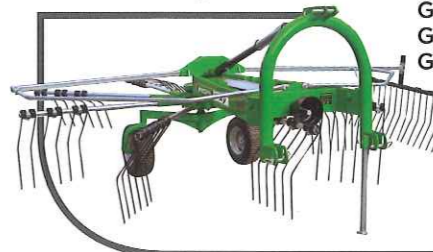

Cultivateurs tiller
Tiller cultivators
Coltivatori tiller

Sillonneurs et butteurs
Ridgers and ditchers
Assolcatori e affossatori

Sous soleuses
Subsoilers
Ripuntatori

Fraises rotatives
Rotary tillers
Fresatrici

Herses rotatives
Rotary harrows
Erpici rotanti

OUTILS DIVERS/OTHER EQUIPMENT/ALTRA ATTREZZATURA

Rétro pelles
Agricultural back-hoes
Retro-escavatore
agricolo

Tarières agricoles
Post hole diggers
Trivelle agricole

Faucheuses (type bi-lame et à
disques)
Mowers (two-blade and discs type)
Falciatrici (tipo bilama e a dischi)

Giro-andaineurs
Gyro-rakes
Giroandanatori

Gyro-broyeurs
Rotary cutters
Trinciastocchi

Lames niveleuses
Rear blades
Lame livellatrici