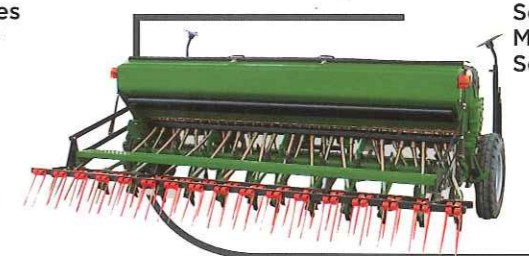

Cultivateurs tiller
Tiller cultivators
Coltivatori tiller

Sillonneurs et butteurs
Ridgers and ditchers
Assolcatori e affossatori

Sous soleuses
Subsoilers
Ripuntatori

Fraises rotatives
Rotary tillers
Fresatrici

Herses rotatives
Rotary harrows
Erpici rotanti

OUTILS DIVERS/OTHER EQUIPMENT/ALTRA ATTREZZATURA

Rétro pelles
Agricultural back-hoes
Retro-escavatore
agricolo

Tarières agricoles
Post hole diggers
Trivelle agricole

Faucheuses (type bi-lame et à
disques)
Mowers (two-blade and discs type)
Falciatrici (tipo bilama e a dischi)

Giro-andaineurs
Gyro-rakes
Giroandanatori

Gyro-broyeurs
Rotary cutters
Trinciastocchi

Lames niveleuses
Rear blades
Lame livellatrici

Rouleaux
Compacting rollers
Rulli compattatori a dischi

Remorques agricoles
Agricultural trailers
Rimorchi agricoli

Semoirs mécaniques
Mechanical seed drills
Seminatrici meccaniche